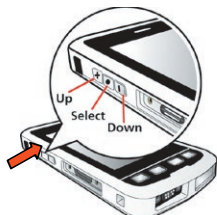

Insert SIM (Juno 5D only) and SD card

Charge battery for 4 hours

Apply screen protector

Turn handheld on, assign PIN

Attach wrist strap

Select language

Trimble Support

<http://www.trimble.com/locator/locator.aspx>