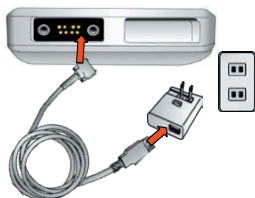

- 7 Notification LED

		
Charged	Charging	Low Battery

- 8 Microphone
- 9 Camera and flash
- 10 Speaker
- 11 Power connector
- 12 Programmable buttons

What's in the box

⚠ CAUTION: Please read the full user guide including all safety warnings, before operating this product.

www.trimble.com/mappingGIS/juno5.aspx?dtID=technical_support

Windows Embedded Handheld desktop synchronization software

To install software onto a handheld powered by the Windows[®] Embedded Handheld operating system, to copy files between the handheld and an office computer, and to synchronize office applications, you must connect the handheld to a computer and use synchronization software. For the Windows 7 or Windows Vista[®] operating system, use the Microsoft Windows Mobile Device Center. For the Windows XP operating system, you will need to install the Microsoft[®] ActiveSync[®] technology from www.microsoft.com/download/en/details.aspx?id=15.

Insert SIM (Juno 5D only) and SD card

Charge battery for 4 hours

Apply screen protector

Turn handheld on, assign PIN

Attach wrist strap

Select language

Trimble Support

<http://www.trimble.com/locator/locator.aspx>