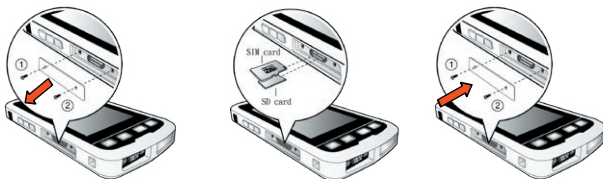

TRIMBLE JUNO 5 SERIES QUICK START GUIDE

- 1 Power button
- 2 Headset connector
- 3 Volume/Programmable control buttons

+	●	-
Up	Select	Down

- 4 MicroSD and SIM card slots
- 5 Touch screen
- 6 GNSS antenna port

- 7 Notification LED

		
Charged	Charging	Low Battery

- 8 Microphone
- 9 Camera and flash
- 10 Speaker
- 11 Power connector
- 12 Programmable buttons

What's in the box

⚠ CAUTION: Please read the full user guide including all safety warnings, before operating this product.

www.trimble.com/mappingGIS/juno5.aspx?dtID=technical_support

Windows Embedded Handheld desktop synchronization software

To install software onto a handheld powered by the Windows[®] Embedded Handheld operating system, to copy files between the handheld and an office computer, and to synchronize office applications, you must connect the handheld to a computer and use synchronization software. For the Windows 7 or Windows Vista[®] operating system, use the Microsoft Windows Mobile Device Center. For the Windows XP operating system, you will need to install the Microsoft[®] ActiveSync[®] technology from www.microsoft.com/download/en/details.aspx?id=15.

Insert SIM (Juno 5D only) and SD card

Charge battery for 4 hours

Apply screen protector

Turn handheld on, assign PIN

Attach wrist strap

Select language

Trimble Support

<http://www.trimble.com/locator/locator.aspx>